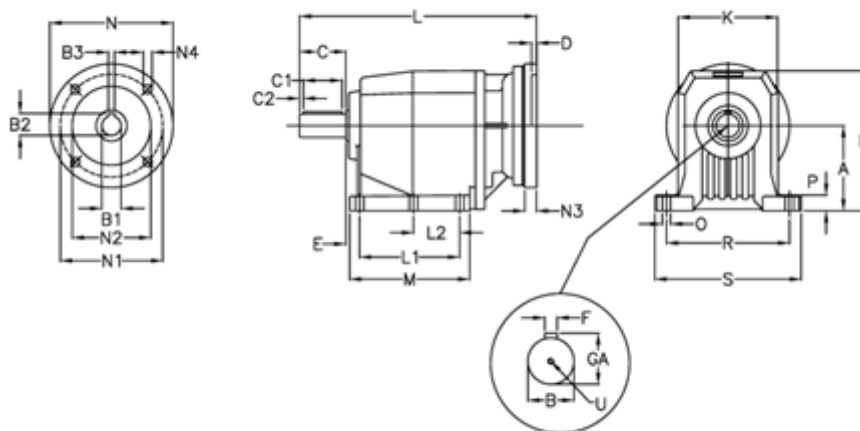

Article number: 40600806251235

Description: Helical gearbox  
C803P-62,5-P90B5

## Measures

A = 250	D = 4.0	L2 = 0.0	P = 35
B = 80	E = 33	M = 277.0	R = 370
B1 = 24	F = 22	N = 200	S = 440
B2 = 27.3	GA = 85.0	N1 = 165	U = M20x42
B3 = 8	H = 420	N2 = 130	
C = 140	K = 320	N3 = 0	
C1 = 110	L = 533.0	N4 = M10x12	
C2 = 15	L1 = 210.0	O = 26	